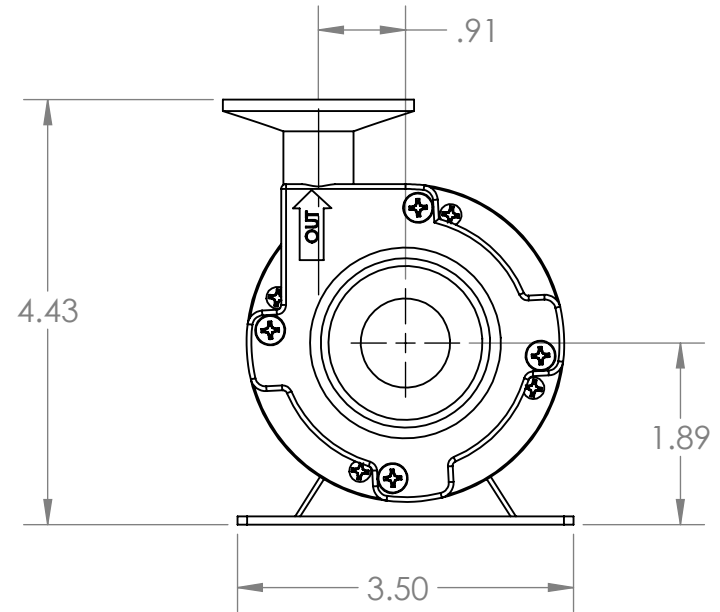

ITEM NO.	DESCRIPTION	PART NUMBER	QTY.
1	Housing Screw (4)	CP-21	4
2	SS Center Inlet Head	TC-22-IN	1
3	Small Thrust Washer (Teflon)	CP-24-1	1
4	Housing O-Ring (Silicone)	CP-23	1
5	Impeller w/Non-Replaceable Bearing	XCP-25	1
6	Large Thrust Washer (Teflon)	CP-24-2	1
7	SS Rear Housing	CP-26	1
8	Rear Housing Screw (4)	CP-30	4
9	Drive Magnet	CP-27	1
10	Motor Bracket	CP-28	1
11	Motor Screw w/ Washer (4)	CP-31	4
12	115 Volt Motor 230 Volt Motor	CP-29-115	1
12	230 Volt Motor	CP-29-230	1

ASSEMBLY

TRI-XCPSS-CI-1

SCALE: 1:2.2

SHEET 1 OF 2

4

3

2

1

3D VIEW

ASSEMBLY

TRI-XCPSS-CI-1

SCALE: 1:2

SHEET 2 OF 2

4

3

2