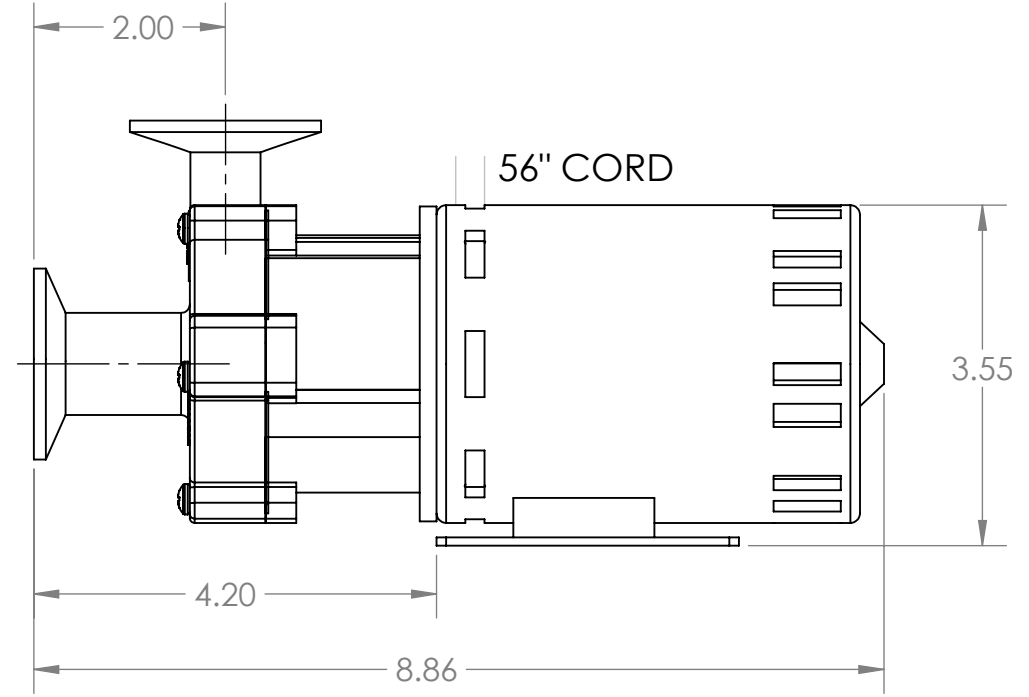

ITEM NO.	DESCRIPTION	PART NUMBER	QTY.
1	Housing Screw (4)	CP-21	4
2	SS Center Inlet Head	TC-22-IN	1
3	Small Thrust Washer (Teflon)	CP-24-1	1
4	Housing O-Ring (Silicone)	CP-23	1
5	Impeller w/Non-Replaceable Bearing	XCP-25	1
6	Large Thrust Washer (Teflon)	CP-24-2	1
7	SS Rear Housing	CP-26	1
8	Rear Housing Screw (4)	CP-30	4
9	Drive Magnet	CP-27	1
10	Motor Bracket	CP-28	1
11	Motor Screw w/ Washer (4)	CP-31	4
12	115 Volt Motor 230 Volt Motor	CP-29-115	1
12	230 Volt Motor	CP-29-230	1

ASSEMBLY

TRI-XCPSS-CI-1

SCALE: 1:2.2

SHEET 1 OF 2

4

3

2

1

3D VIEW

ASSEMBLY

TRI-XCPSS-CI-1

SCALE: 1:2

SHEET 2 OF 2

4

3

2