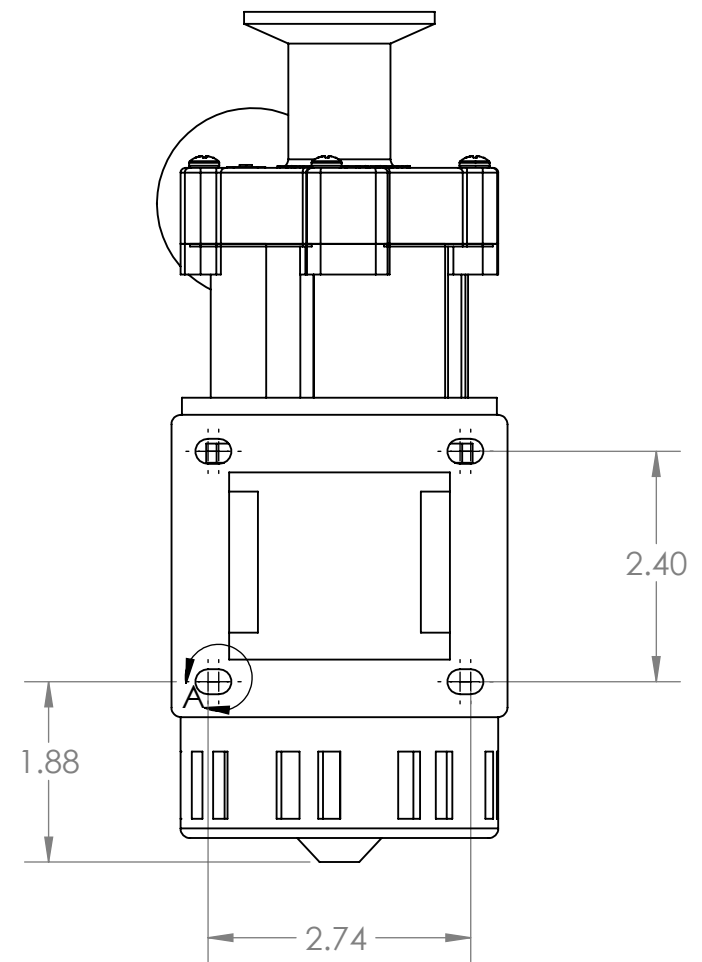

ITEM NO.	DESCRIPTION	PART NUMBER	QTY.
1	Housing Screw (4)	CP-21	4
2	SS Center Inlet Head	TC-22-IN	1
3	Small Thrust Washer (Teflon)	CP-24-1	1
4	Housing O-Ring (Silicone)	CP-23	1
5	Impeller w/Non-Replaceable Bearing	XCP-25	1
6	Large Thrust Washer (Teflon)	CP-24-2	1
7	SS Rear Housing	CP-26	1
8	Rear Housing Screw (4)	CP-30	4
9	Drive Magnet	CP-27	1
10	Motor Bracket	CP-28	1
11	Motor Screw w/ Washer (4)	CP-31	4
12	115 Volt Motor 230 Volt Motor	CP-29-115	1
12	230 Volt Motor	CP-29-230	1

ASSEMBLY

TRI-XCPSS-CI-1

SCALE: 1:2.2

SHEET 1 OF 2

4

3

2

1

3D VIEW

ASSEMBLY

TRI-XCPSS-CI-1

SCALE: 1:2

SHEET 2 OF 2

4

3

2