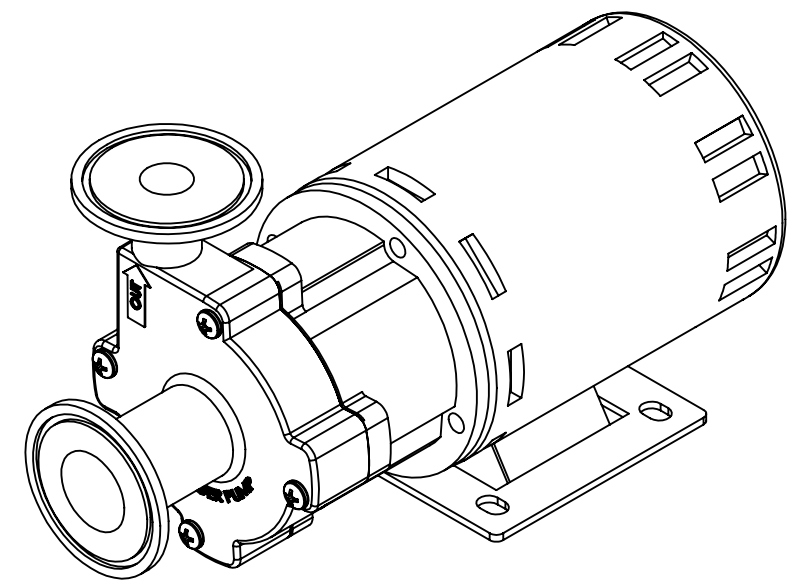

ITEM NO.	DESCRIPTION	PART NUMBER	QTY.
1	Housing Screw (4)	CP-21	4
2	SS Center Inlet Head	TC-22-IN	1
3	Small Thrust Washer (Teflon)	CP-24-1	1
4	Housing O-Ring (Silicone)	CP-23	1
5	Impeller w/Non-Replaceable Bearing	XCP-25	1
6	Large Thrust Washer (Teflon)	CP-24-2	1
7	SS Rear Housing	CP-26	1
8	Rear Housing Screw (4)	CP-30	4
9	Drive Magnet	CP-27	1
10	Motor Bracket	CP-28	1
11	Motor Screw w/ Washer (4)	CP-31	4
12	115 Volt Motor 230 Volt Motor	CP-29-115	1
12	230 Volt Motor	CP-29-230	1

ASSEMBLY

TRI-XCPSS-CI-1

SCALE: 1:2.2

SHEET 1 OF 2

4

3

2

1

3D VIEW

ASSEMBLY

TRI-XCPSS-CI-1

SCALE: 1:2

SHEET 2 OF 2

4

3

2