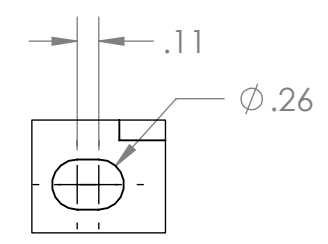

ITEM NO.	DESCRIPTION	PART NUMBER	QTY.
1	Housing Screw (4)	CP-21	4
2	SS Center Inlet Head	TC-22-IN	1
3	Small Thrust Washer (Teflon)	CP-24-1	1
4	Housing O-Ring (Silicone)	CP-23	1
5	Impeller w/Non-Replaceable Bearing	XCP-25	1
6	Large Thrust Washer (Teflon)	CP-24-2	1
7	SS Rear Housing	CP-26	1
8	Rear Housing Screw (4)	CP-30	4
9	Drive Magnet	CP-27	1
10	Motor Bracket	CP-28	1
11	Motor Screw w/ Washer (4)	CP-31	4
12	115 Volt Motor 230 Volt Motor	CP-29-115	1
12	230 Volt Motor	CP-29-230	1

ASSEMBLY

TRI-XCPSS-CI-1

SCALE: 1:2.2

SHEET 1 OF 2

4

3

2

1

3D VIEW

ASSEMBLY

TRI-XCPSS-CI-1

SCALE: 1:2

SHEET 2 OF 2

4

3

2